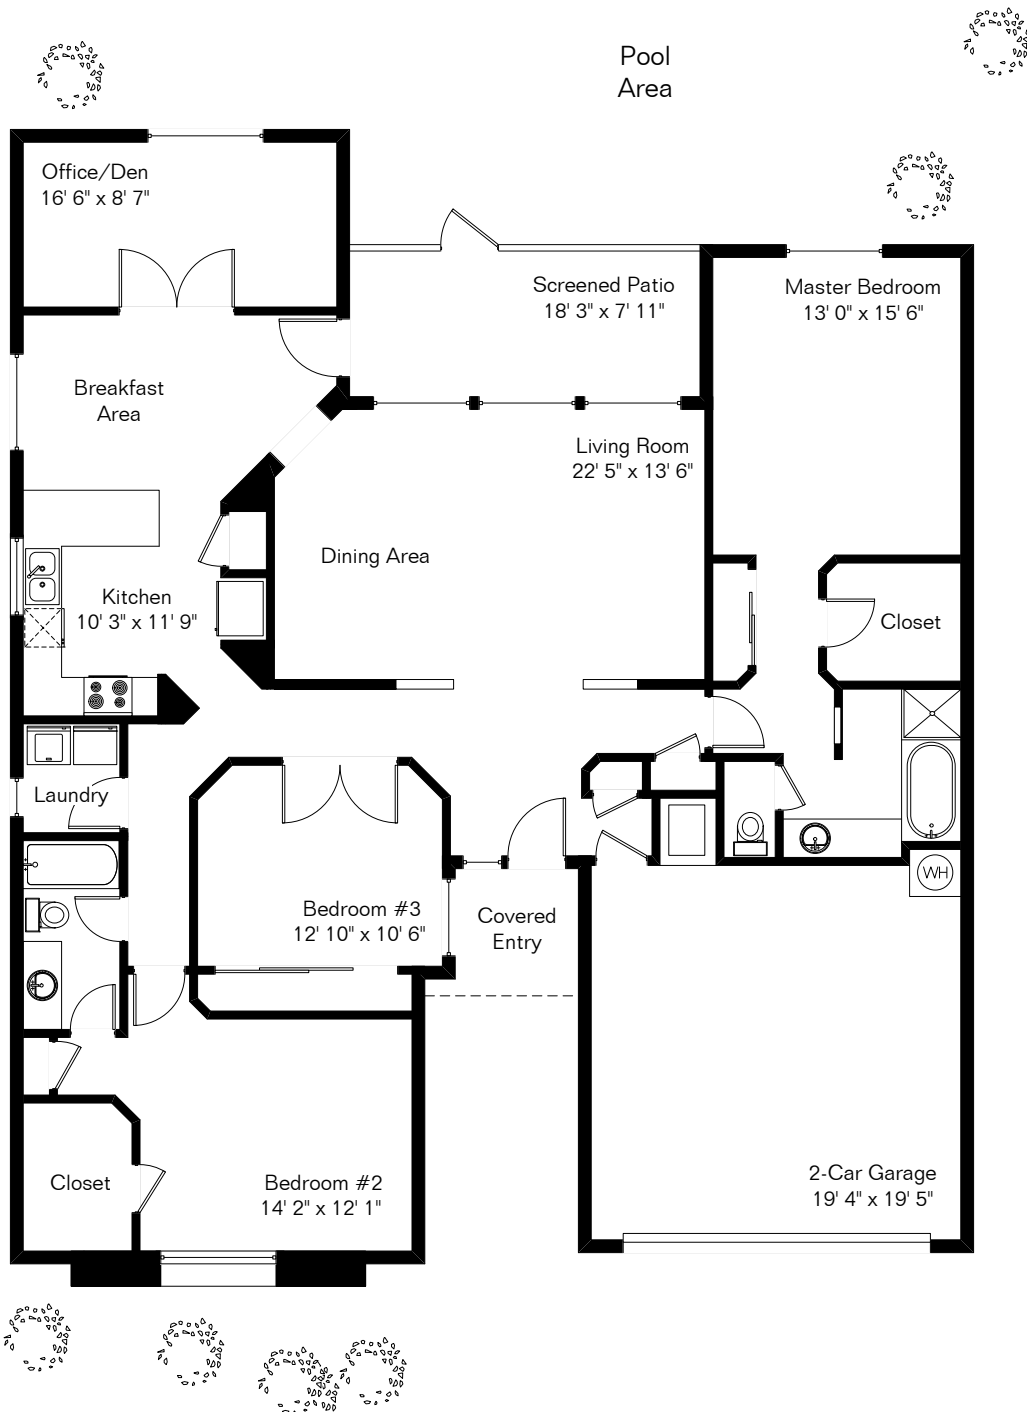

The square footages and room size information are deemed to be reliable but are not guaranteed and should be independently verified.

328 W Ajax Peak Rd

Living Area 2,029 Sq Ft
Garage 428 Sq Ft

Site Visit September 2016

0 ft. 6 ft. 10 ft. 20 ft.

Copyright 2016 Floor Plans First! LLC
All Rights Reserved.

www.FloorPlansFirst.com

Toll Free (877) 887-1500
Voice (520) 881-1500
Fax (520) 791-7701

Floor Plans First!
See the Floor Plan First